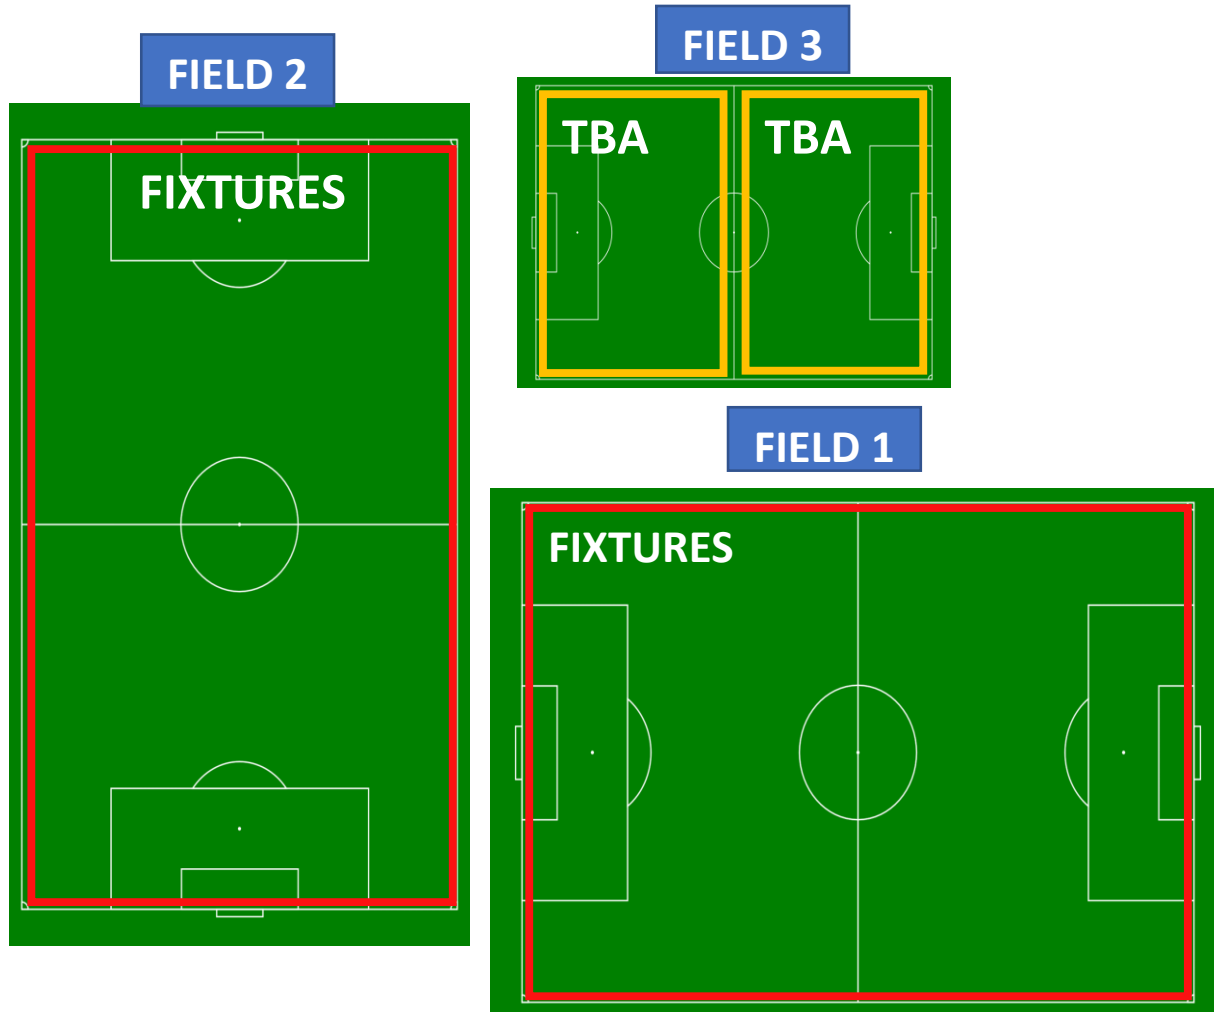

Friday 6.00pm to 7.15pm

(5.45 to 6.00pm to be used for take down before next allocations starting at 6.00pm)

(7.15 to 7.30pm to be used for take down before next allocations starting at 7.30pm)