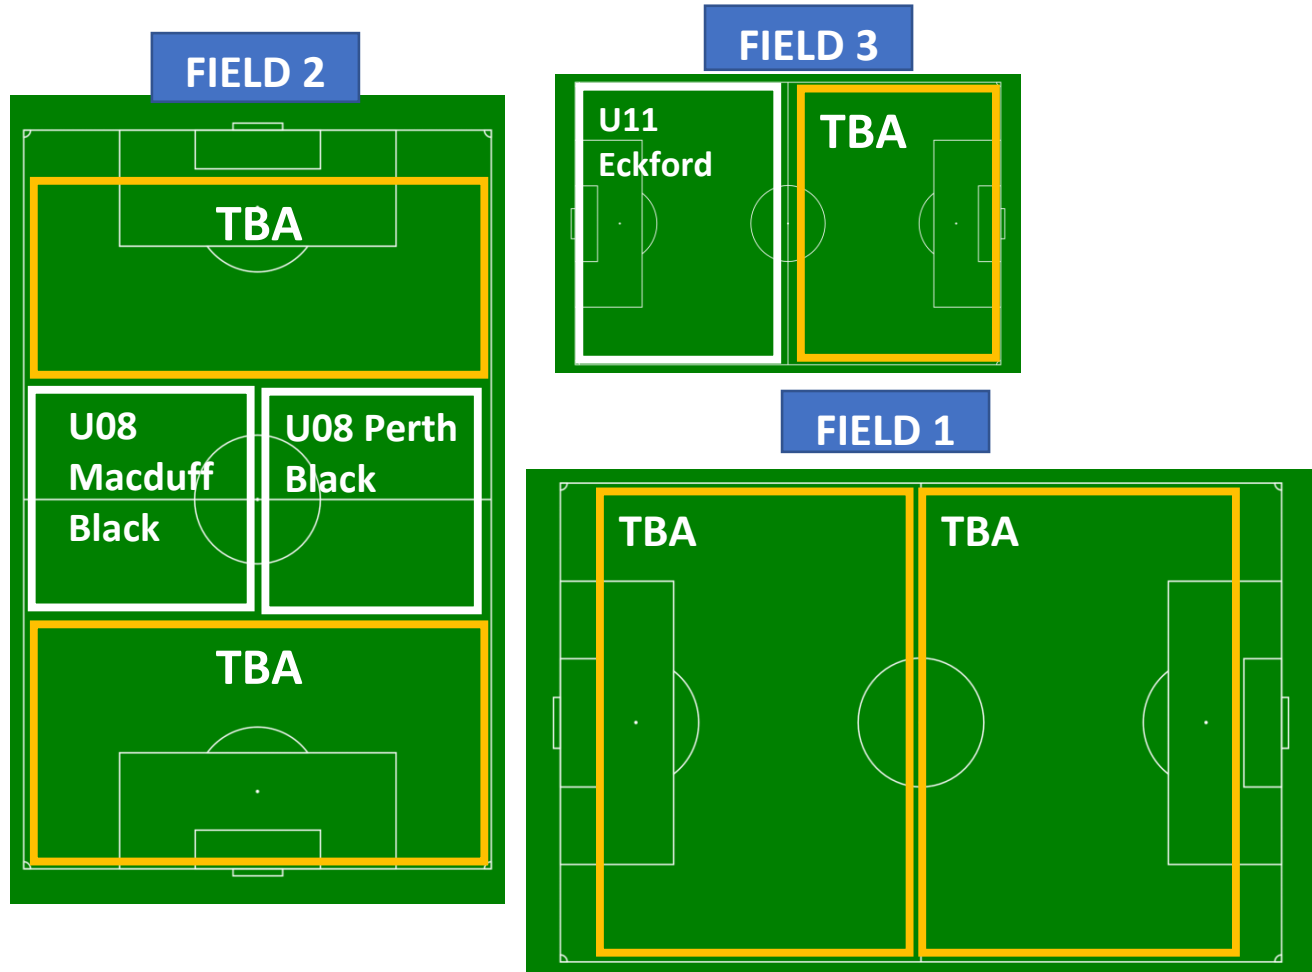

Thursday 6.00pm to 7.15pm

(5.45 to 6.00pm to be used for take down before next allocations starting at 6.00pm)

(7.15 to 7.30pm to be used for take down before next allocations starting at 7.30pm)

Thursday 7.30pm to 9.00pm

(7.15 to 7.30pm to be used for take down before next allocations starting at 7.30pm)

Friday 4.30pm to 5.45pm

(5.45 to 6.00pm to be used for take down before next allocations starting at 6.00pm)

Friday 6.00pm to 7.15pm