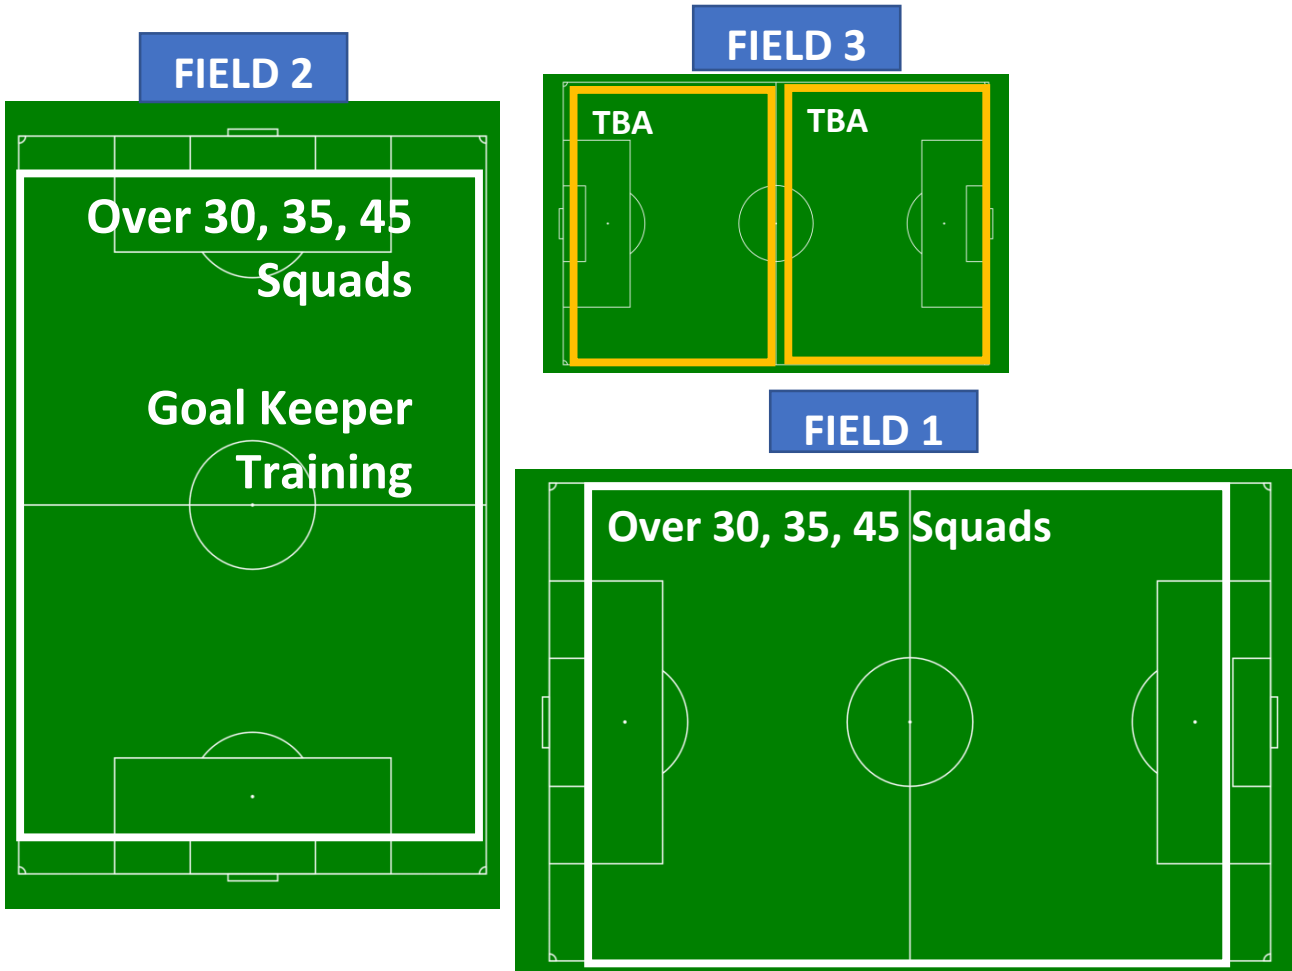

Monday 7.30pm to 9.00pm

(7.15 to 7.30pm to be used for take down before next allocations starting at 7.30pm)