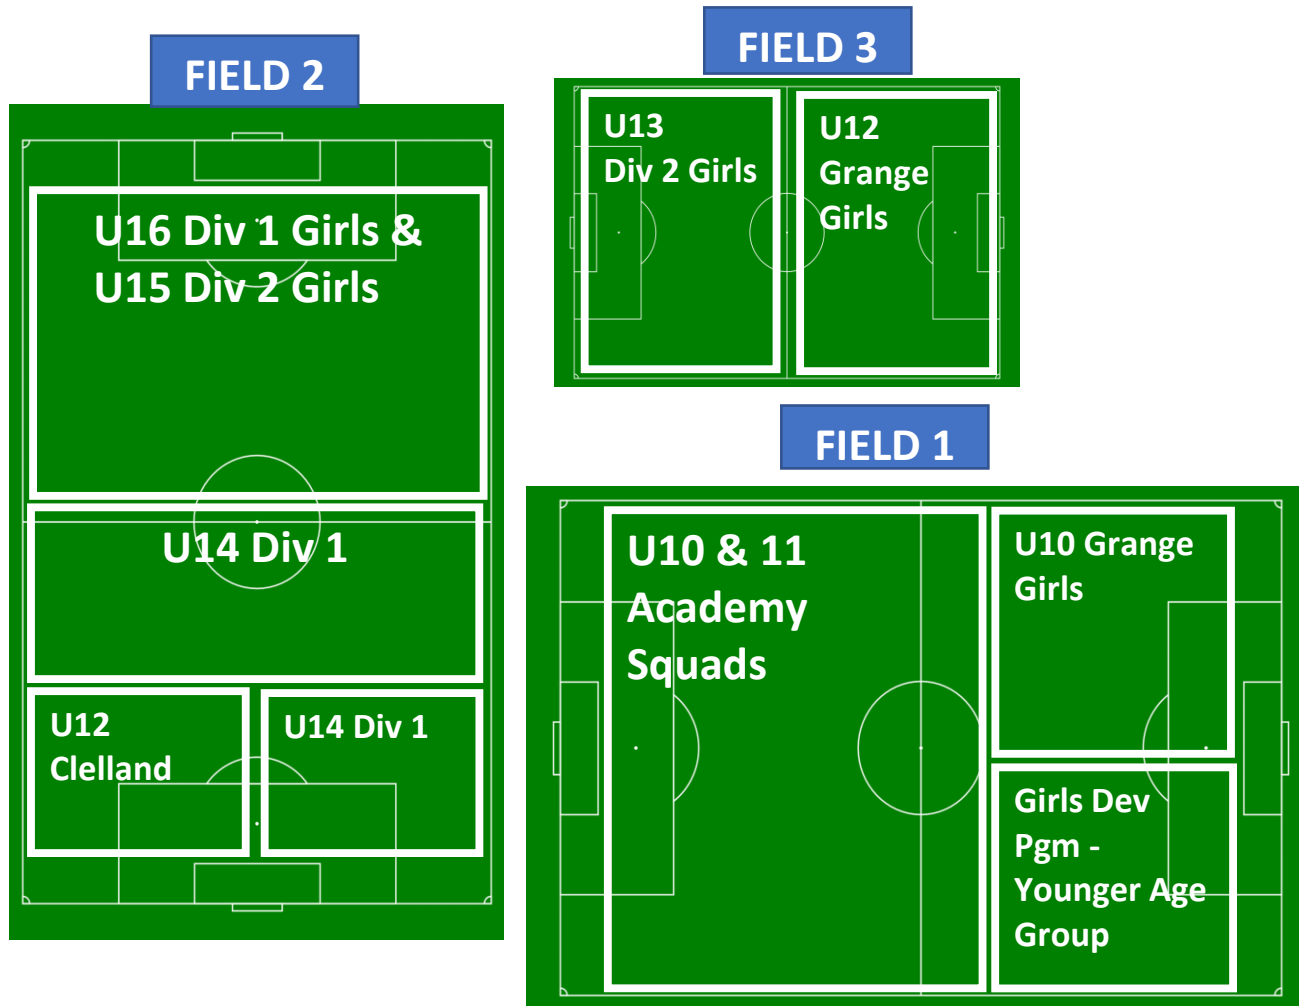

Monday 6.00pm to 7.15pm

(5.45 to 6.00pm to be used for take down before next allocations starting at 6.00pm)

(7.15 to 7.30pm to be used for take down before next allocations starting at 7.30pm)