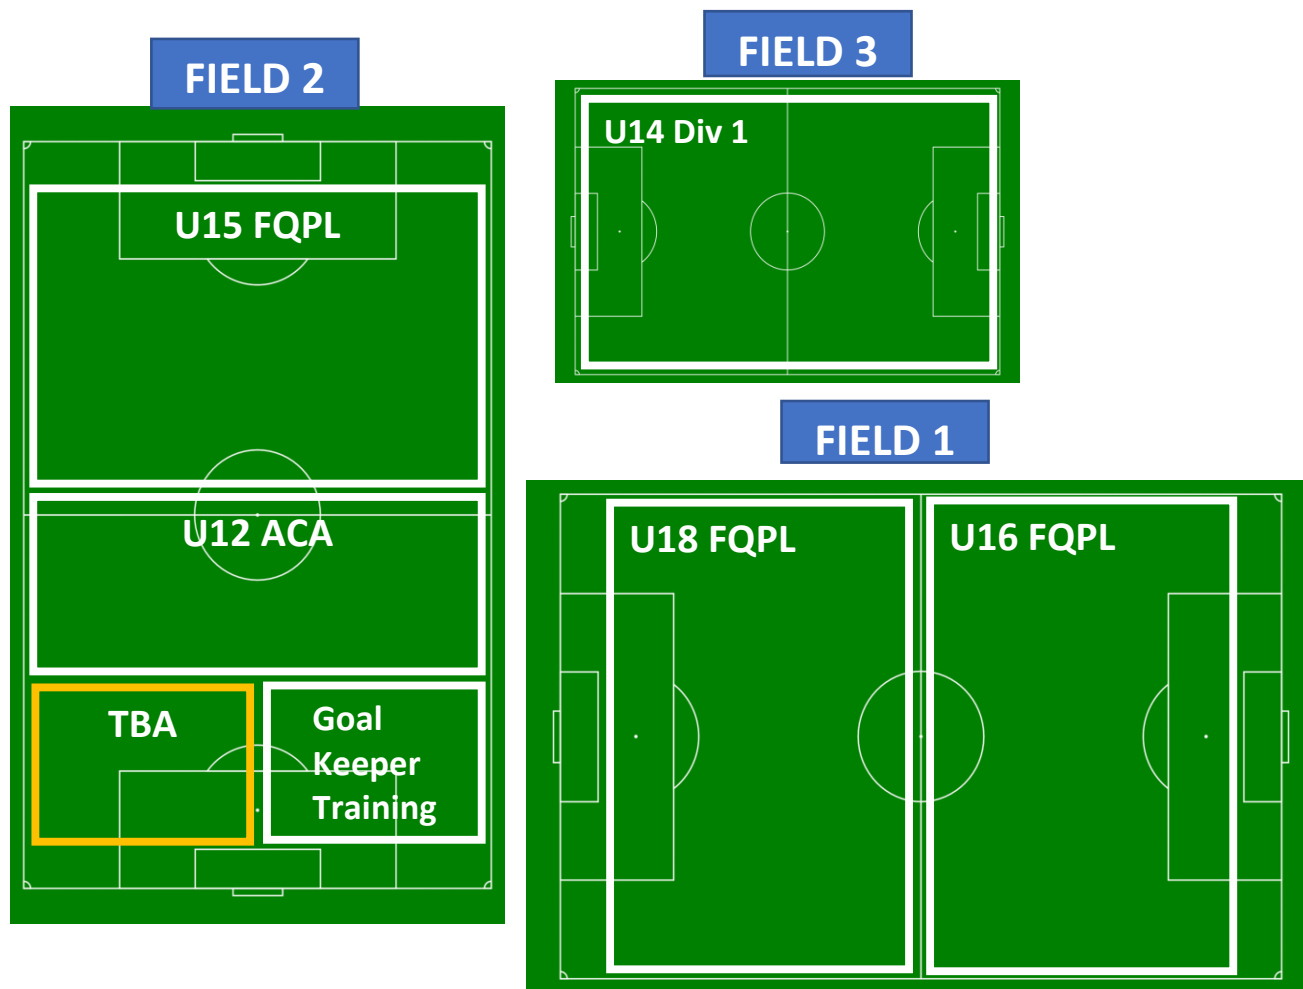

FIELD 2

FIELD 3

FIELD 1

Wednesday 6.00pm to 7.15pm

(5.45 to 6.00pm to be used for take down before next allocations starting at 6.00pm)

(7.15 to 7.30pm to be used for take down before next allocations starting at 7.30pm)

Wednesday 7.30pm to 9.00pm

(7.15 to 7.30pm to be used for take down before next allocations starting at 7.30pm)

Thursday 4.30pm to 5.45pm

(5.45 to 6.00pm to be used for take down before next allocations starting at 6.00pm)

Thursday 6.00pm to 7.15pm

(5.45 to 6.00pm to be used for take down before next allocations starting at 6.00pm)

(7.15 to 7.30pm to be used for take down before next allocations starting at 7.30pm)

Thursday 7.30pm to 9.00pm

(7.15 to 7.30pm to be used for take down before next allocations starting at 7.30pm)

Friday 4.30pm to 5.45pm

(5.45 to 6.00pm to be used for take down before next allocations starting at 6.00pm)

Friday 6.00pm to 7.15pm