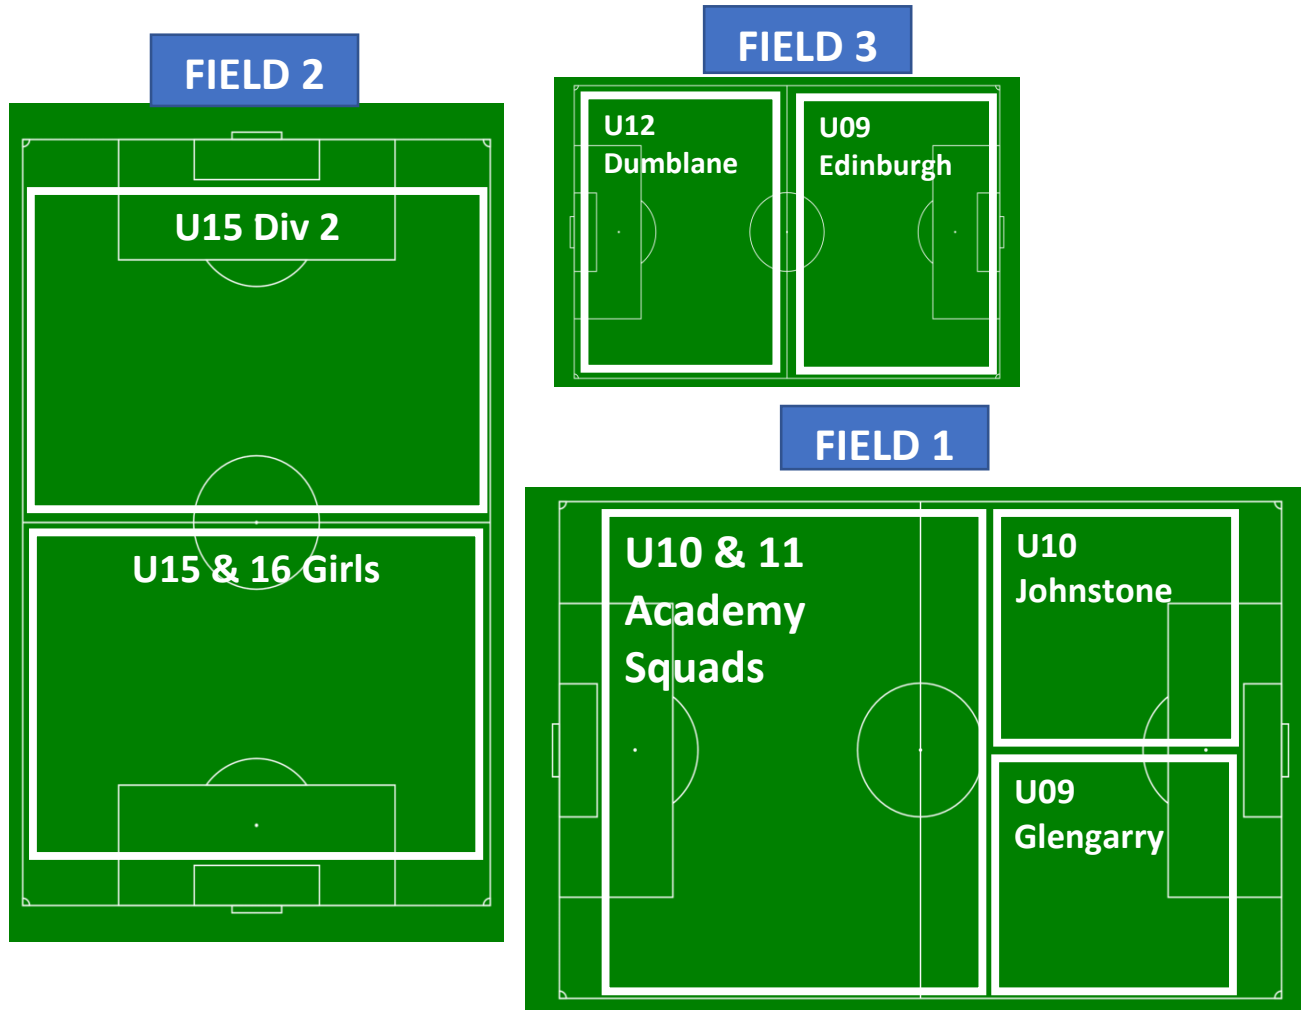

FIELD 2

FIELD 3

FIELD 1

Wednesday 6.00pm to 7.15pm

(5.45 to 6.00pm to be used for take down before next allocations starting at 6.00pm)

(7.15 to 7.30pm to be used for take down before next allocations starting at 7.30pm)