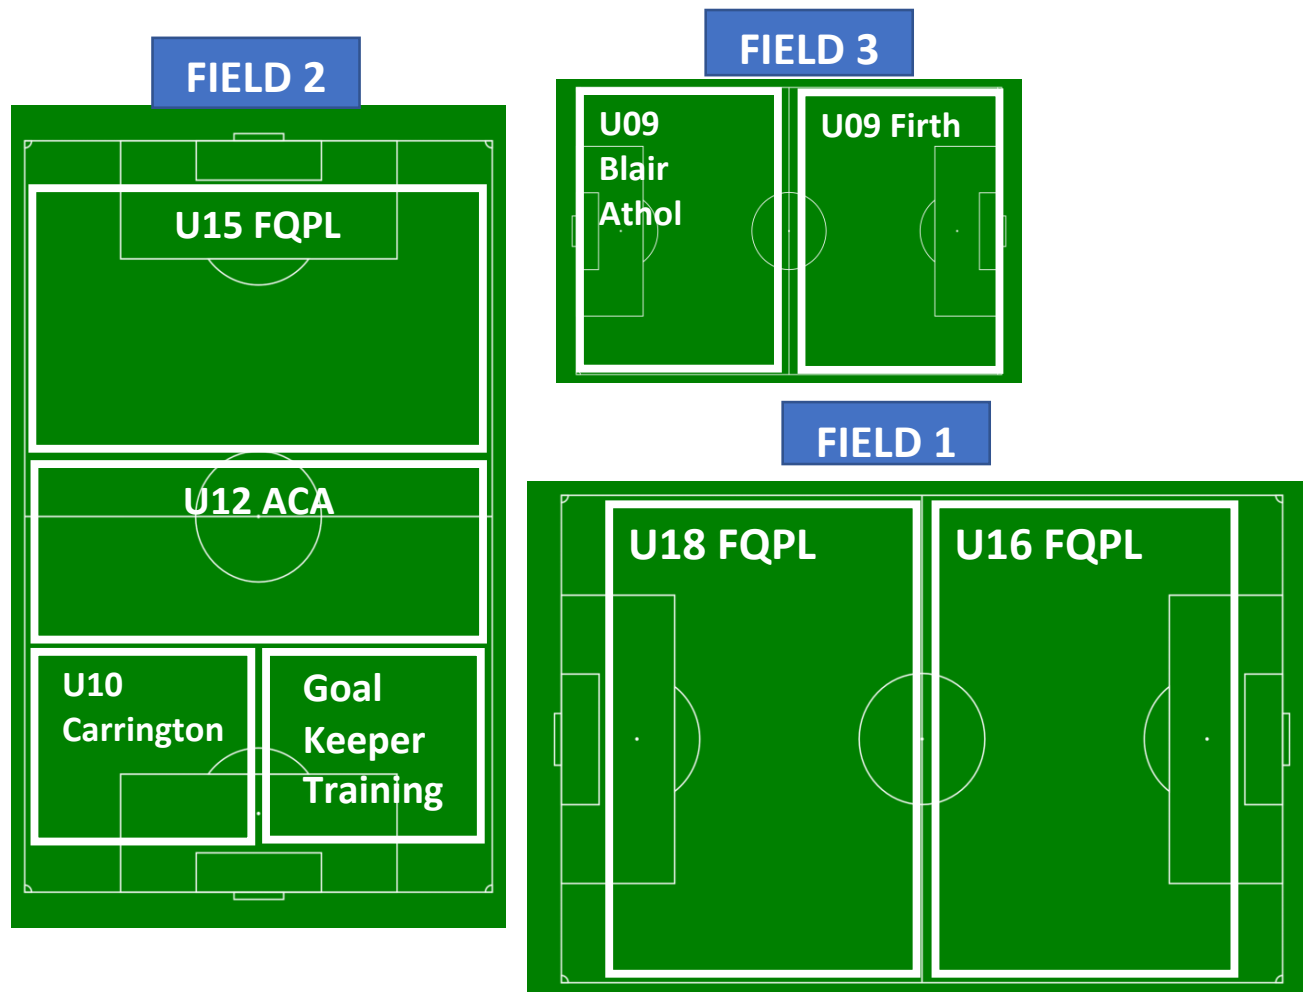

(7.15 to 7.30pm to be used for take down before next allocations starting at 7.30pm)

Monday 7.30pm to 9.00pm

(7.15 to 7.30pm to be used for take down before next allocations starting at 7.30pm)

Tuesday 4.30pm to 5.45pm

(5.45 to 6.00pm to be used for take down before next allocations starting at 6.00pm)

Tuesday 6.00pm to 7.15pm

(5.45 to 6.00pm to be used for take down before next allocations starting at 6.00pm)

(7.15 to 7.30pm to be used for take down before next allocations starting at 7.30pm)

FIELD 2

FIELD 3

FIELD 1

Wednesday 6.00pm to 7.15pm

(5.45 to 6.00pm to be used for take down before next allocations starting at 6.00pm)

(7.15 to 7.30pm to be used for take down before next allocations starting at 7.30pm)