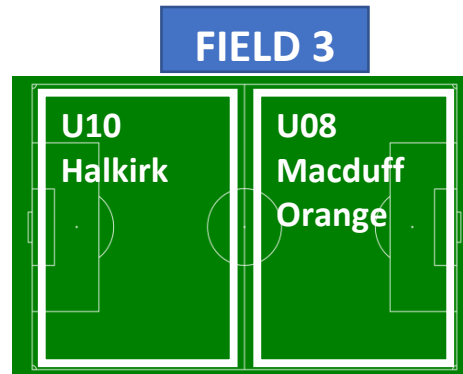

Tuesday 4.30pm to 5.45pm

(5.45 to 6.00pm to be used for take down before next allocations starting at 6.00pm)