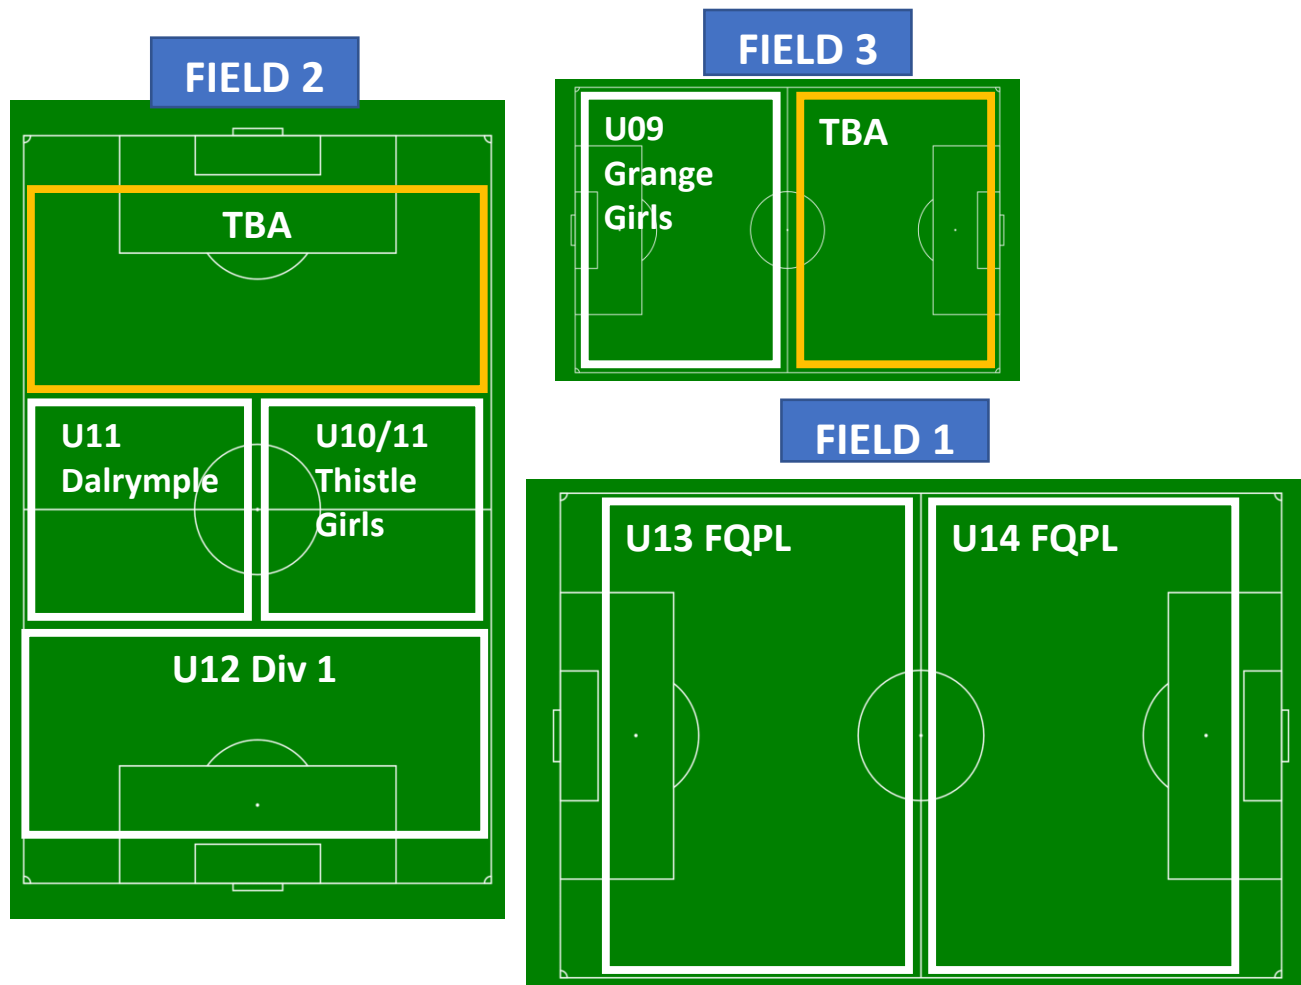

FIELD 2

FIELD 3

FIELD 1

Wednesday 6.00pm to 7.15pm

(5.45 to 6.00pm to be used for take down before next allocations starting at 6.00pm)

(7.15 to 7.30pm to be used for take down before next allocations starting at 7.30pm)

Wednesday 7.30pm to 9.00pm

(7.15 to 7.30pm to be used for take down before next allocations starting at 7.30pm)

Thursday 4.30pm to 5.45pm

(5.45 to 6.00pm to be used for take down before next allocations starting at 6.00pm)

Thursday 6.00pm to 7.15pm

(5.45 to 6.00pm to be used for take down before next allocations starting at 6.00pm)

(7.15 to 7.30pm to be used for take down before next allocations starting at 7.30pm)

Thursday 7.30pm to 9.00pm