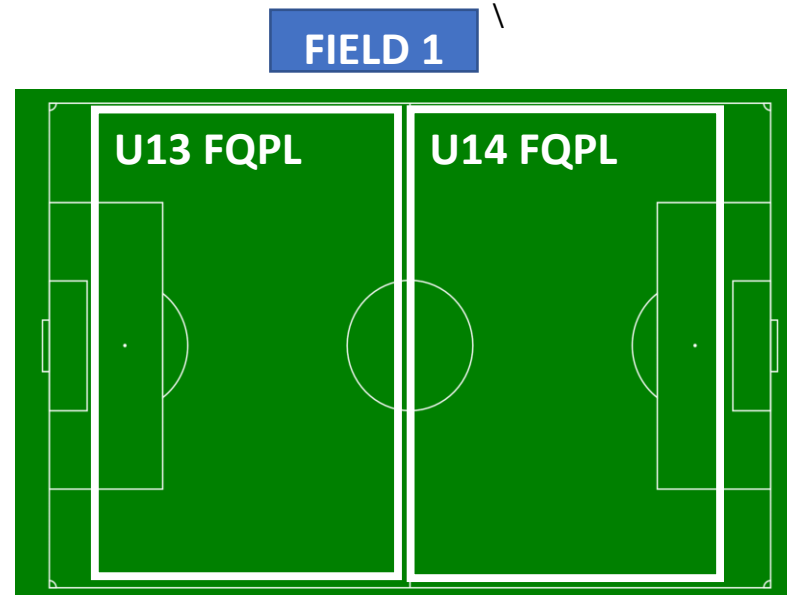

Tuesday 4.30pm to 5.45pm

(5.45 to 6.00pm to be used for take down before next allocations starting at 6.00pm)