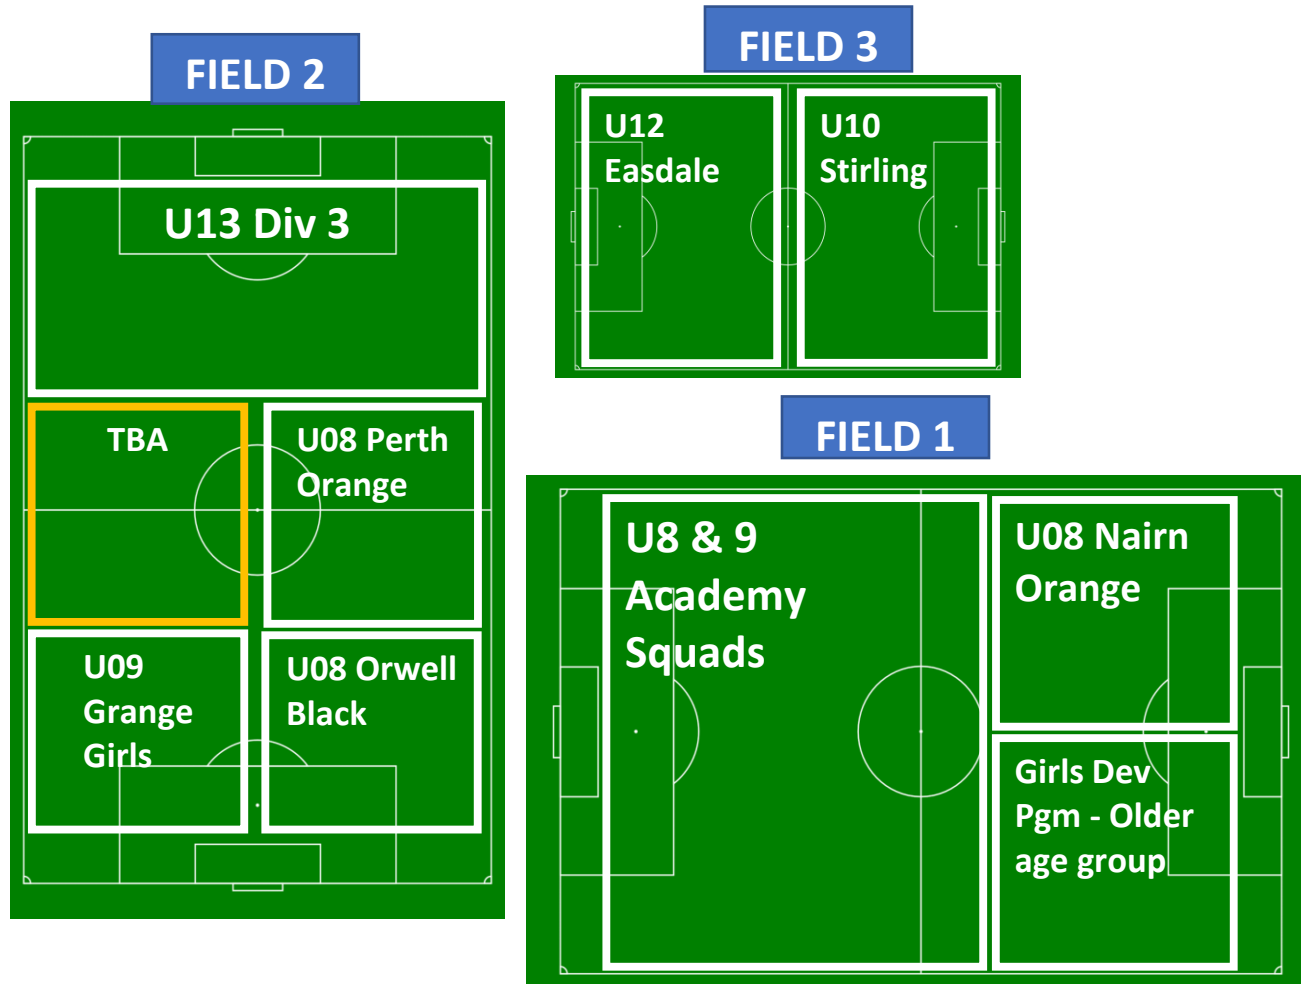

Monday 4.30pm to 5.45pm

(5.45 to 6.00pm to be used for take down before next allocations starting at 6.00pm)