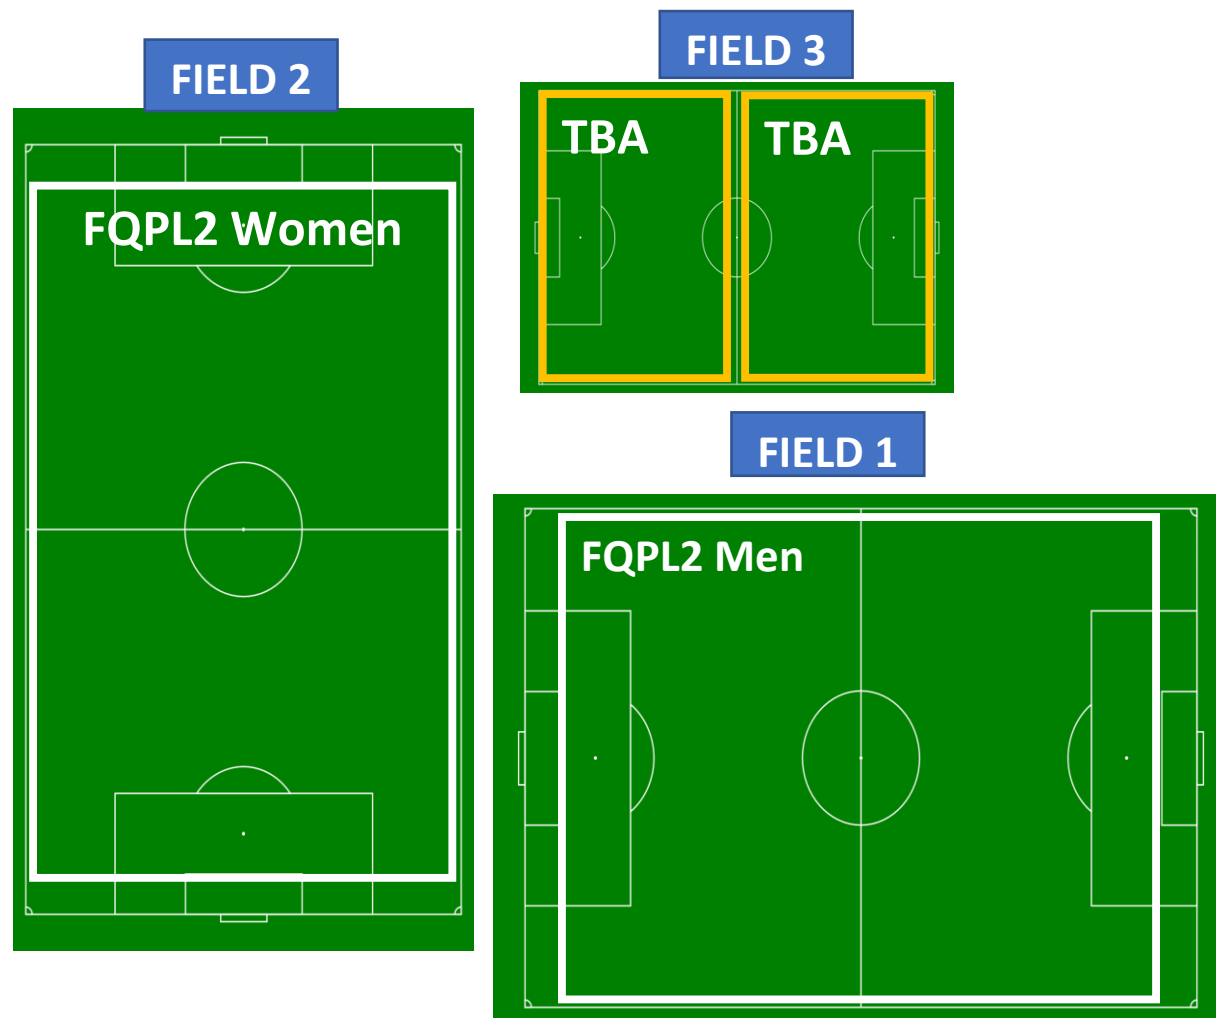

Thursday 7.30pm to 9.00pm

(7.15 to 7.30pm to be used for take down before next allocations starting at 7.30pm)