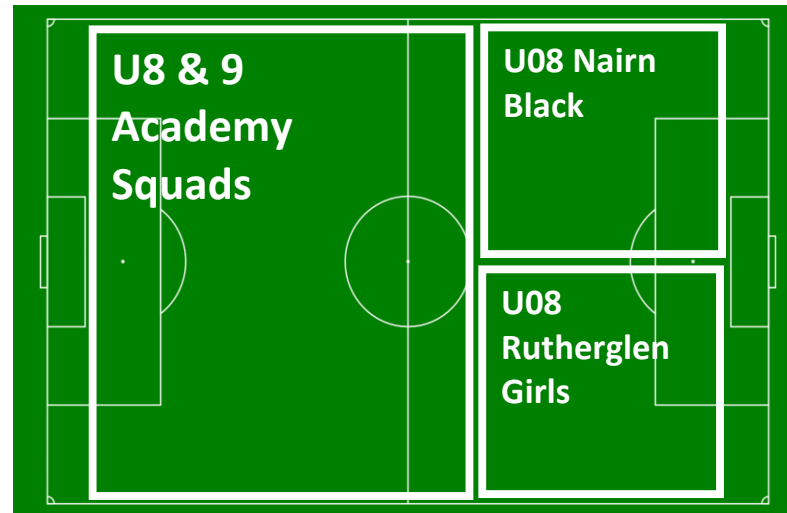

FIELD 2

FIELD 3

FIELD 1

Wednesday 6.00pm to 7.15pm

(5.45 to 6.00pm to be used for take down before next allocations starting at 6.00pm)

(7.15 to 7.30pm to be used for take down before next allocations starting at 7.30pm)