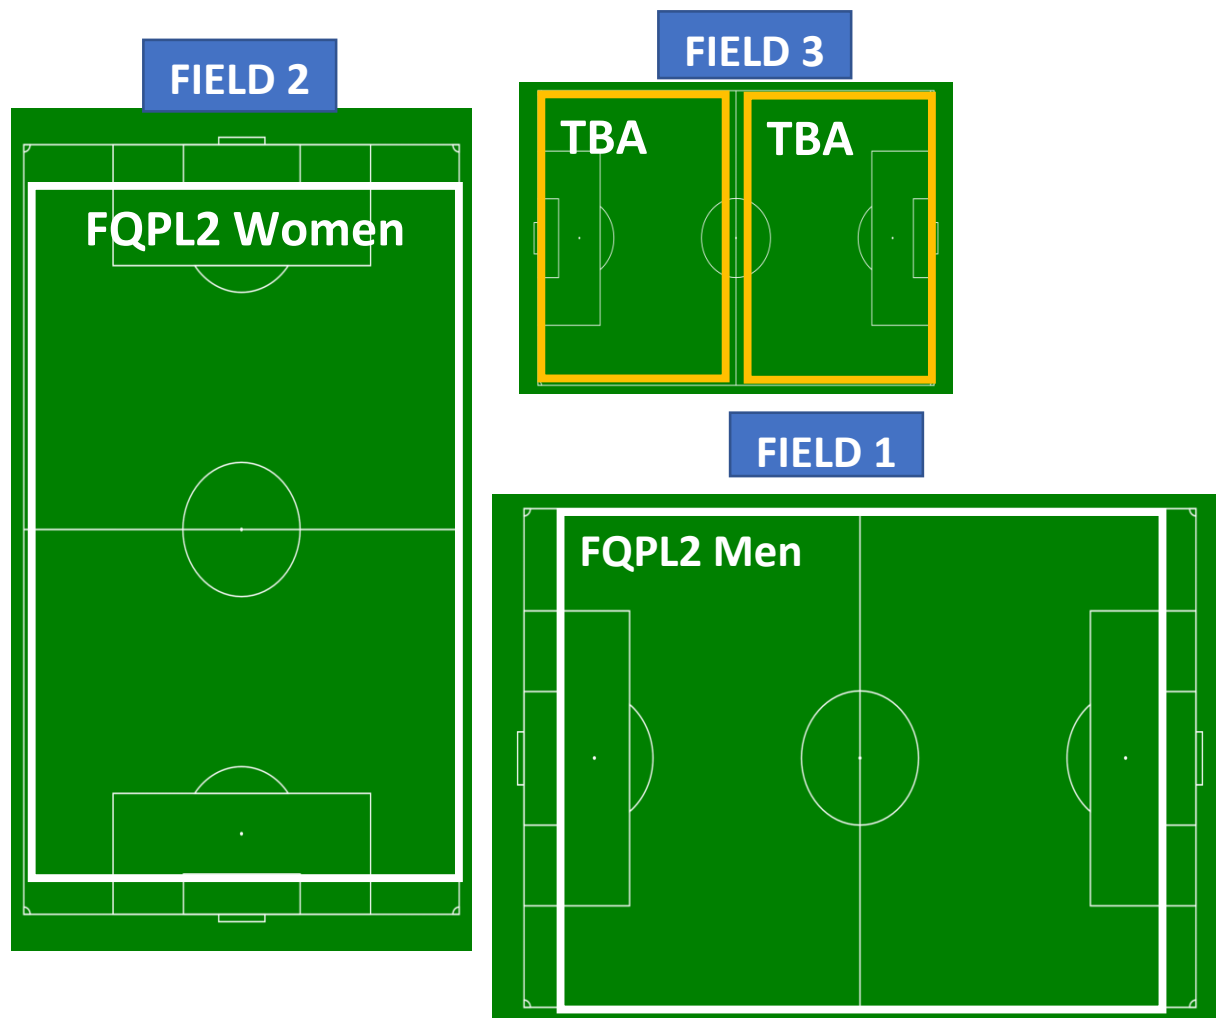

Tuesday 7.30pm to 9.00pm

(7.15 to 7.30pm to be used for take down before next allocations starting at 7.30pm)