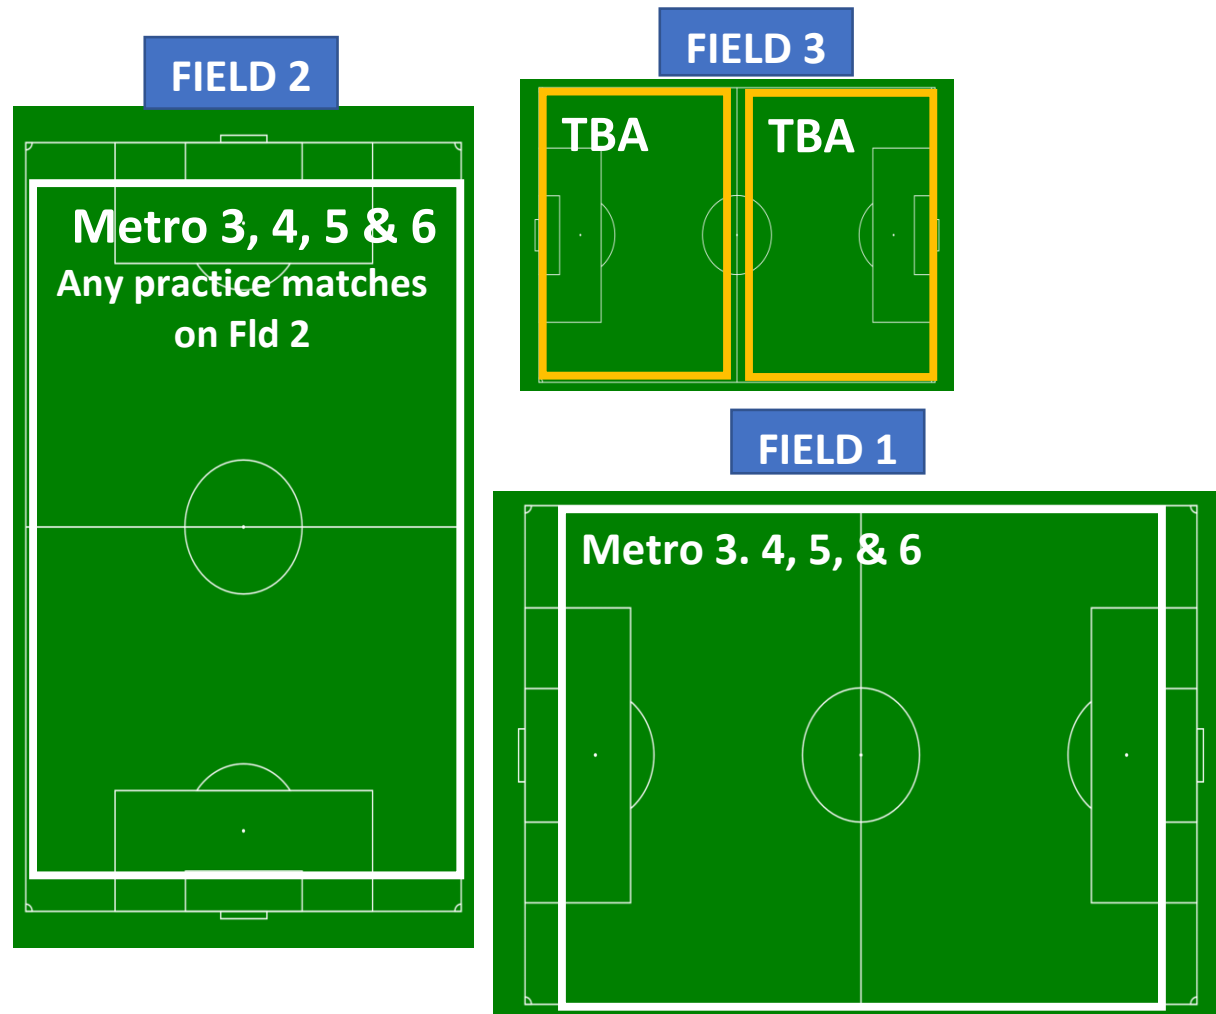

Wednesday 7.30pm to 9.00pm

(7.15 to 7.30pm to be used for take down before next allocations starting at 7.30pm)